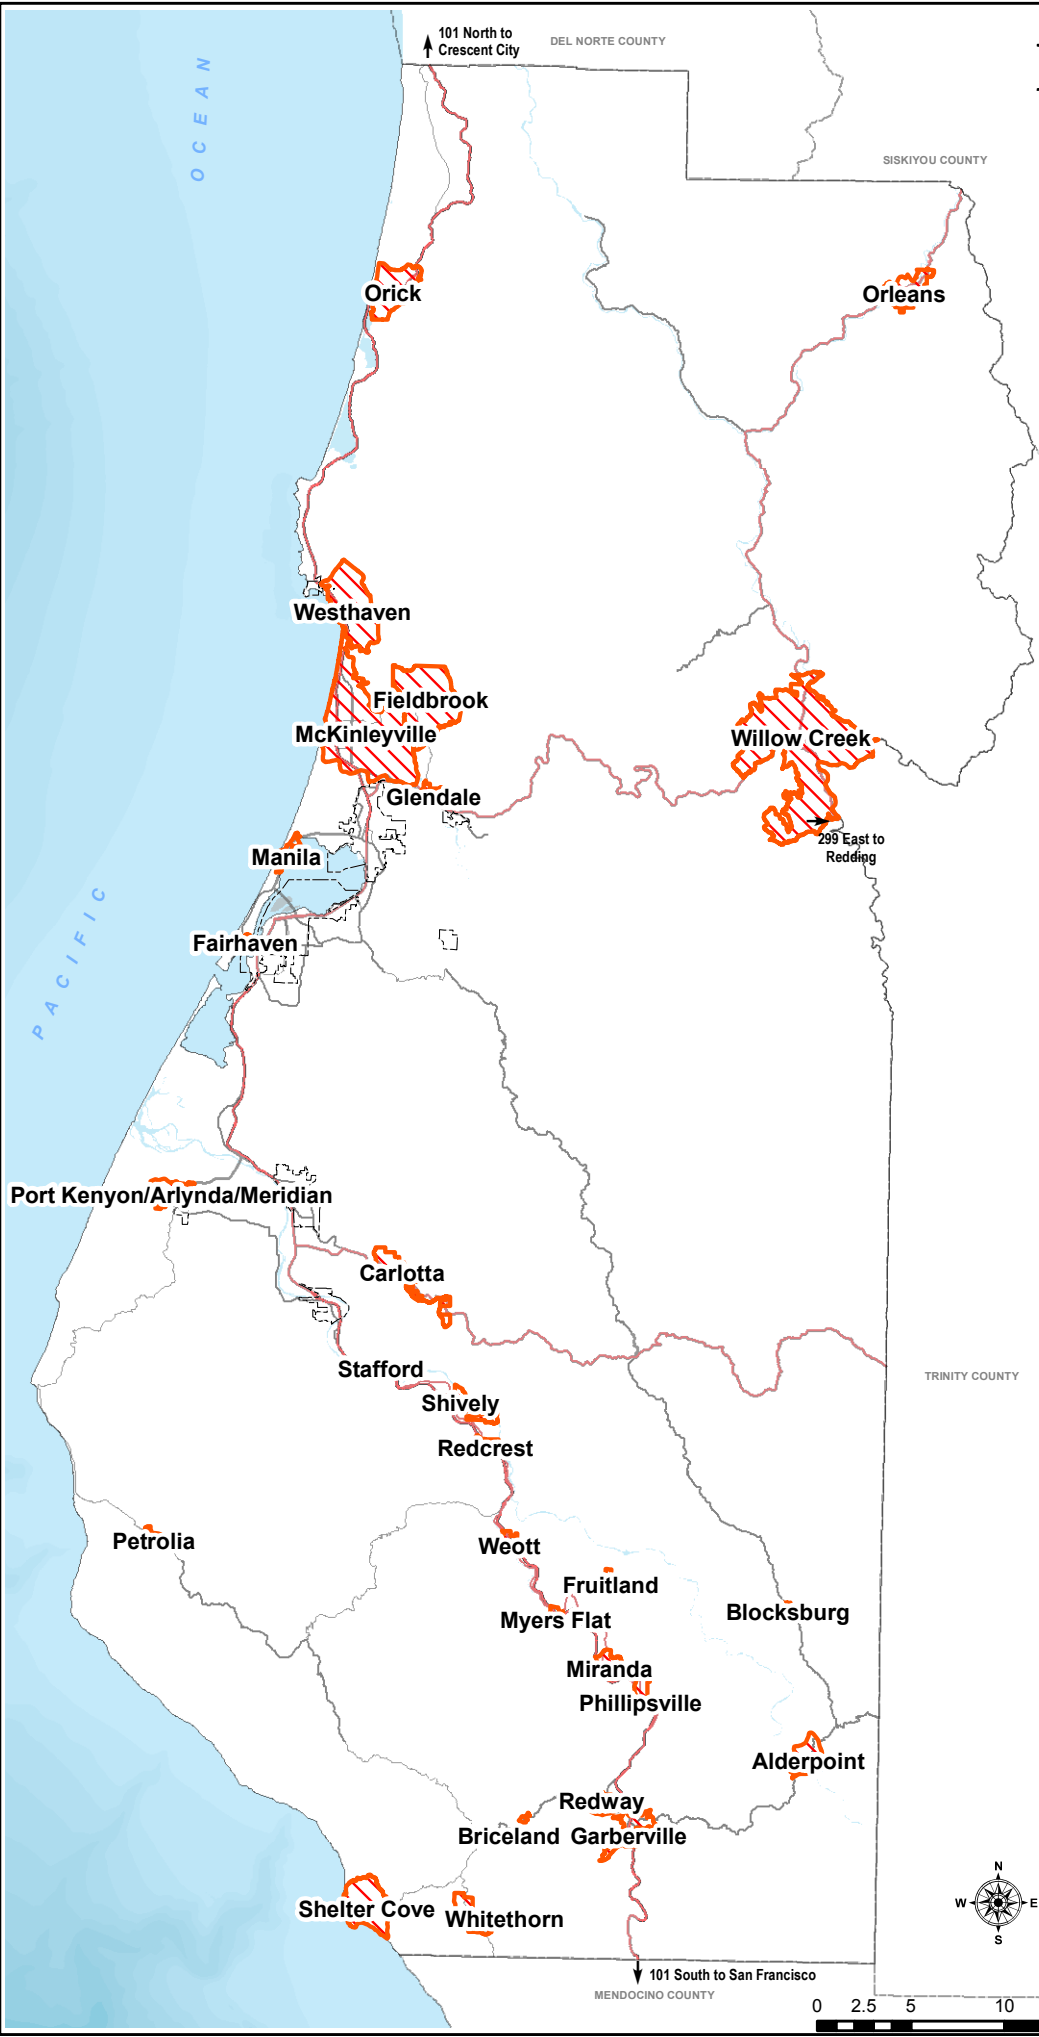

HUMBOLDT COUNTY

Unincorporated Legacy Communities

Legend

-  Unincorporated Legacy Communities
-  City Boundary

This map is intended for display purposes and should not be used for precise measurement or navigation.

Map compiled by Humboldt County Building & Planning Department, October 2017.

101 North to Crescent City DEL NORTE COUNTY

SISKIYOU COUNTY

299 East to Redding

TRINITY COUNTY

101 South to San Francisco MENDOCINO COUNTY

PACIFIC OCEAN