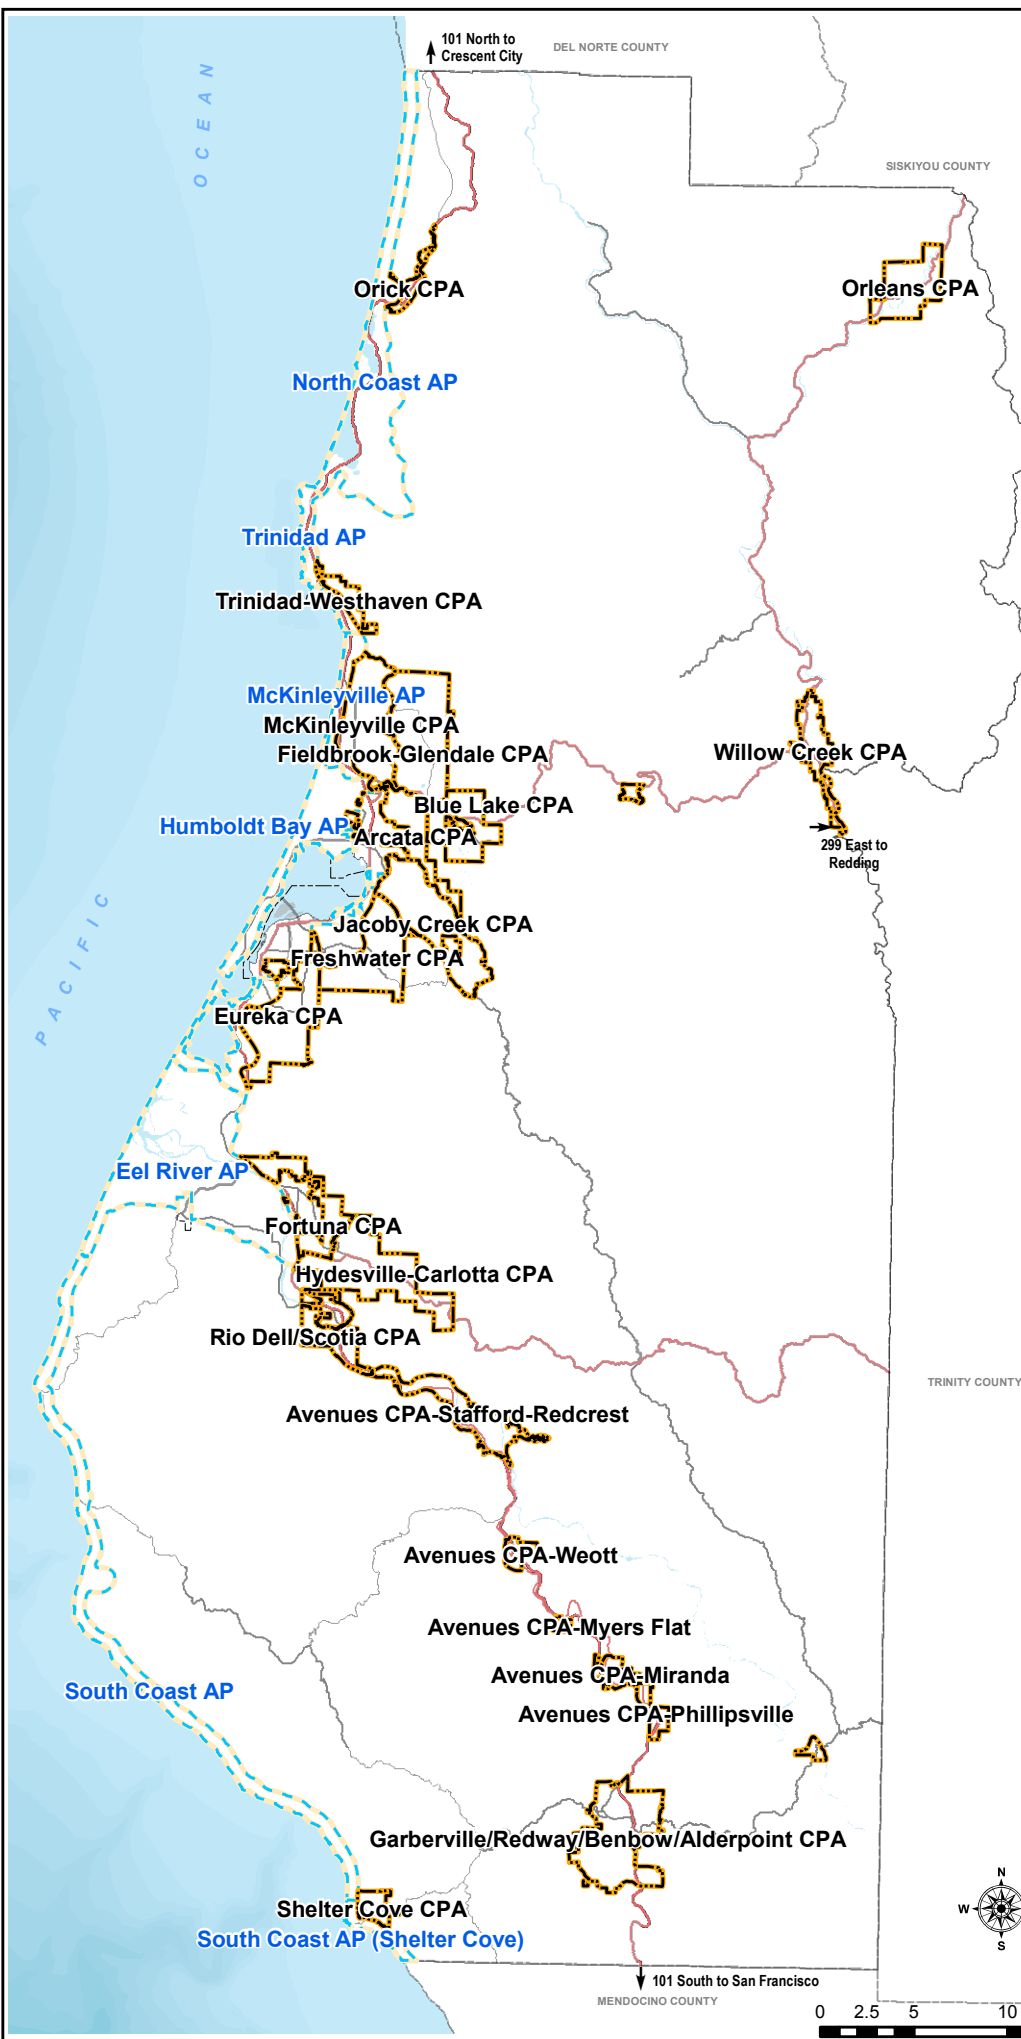

# HUMBOLDT COUNTY

## Community Planning Areas

### Legend

- CPA Boundary**
  - Inland
  - Coastal
- City Boundary**
  - City Boundary

This map is intended for display purposes and should not be used for precise measurement or navigation.

Map compiled by Humboldt County Building & Planning Department, October 2017.