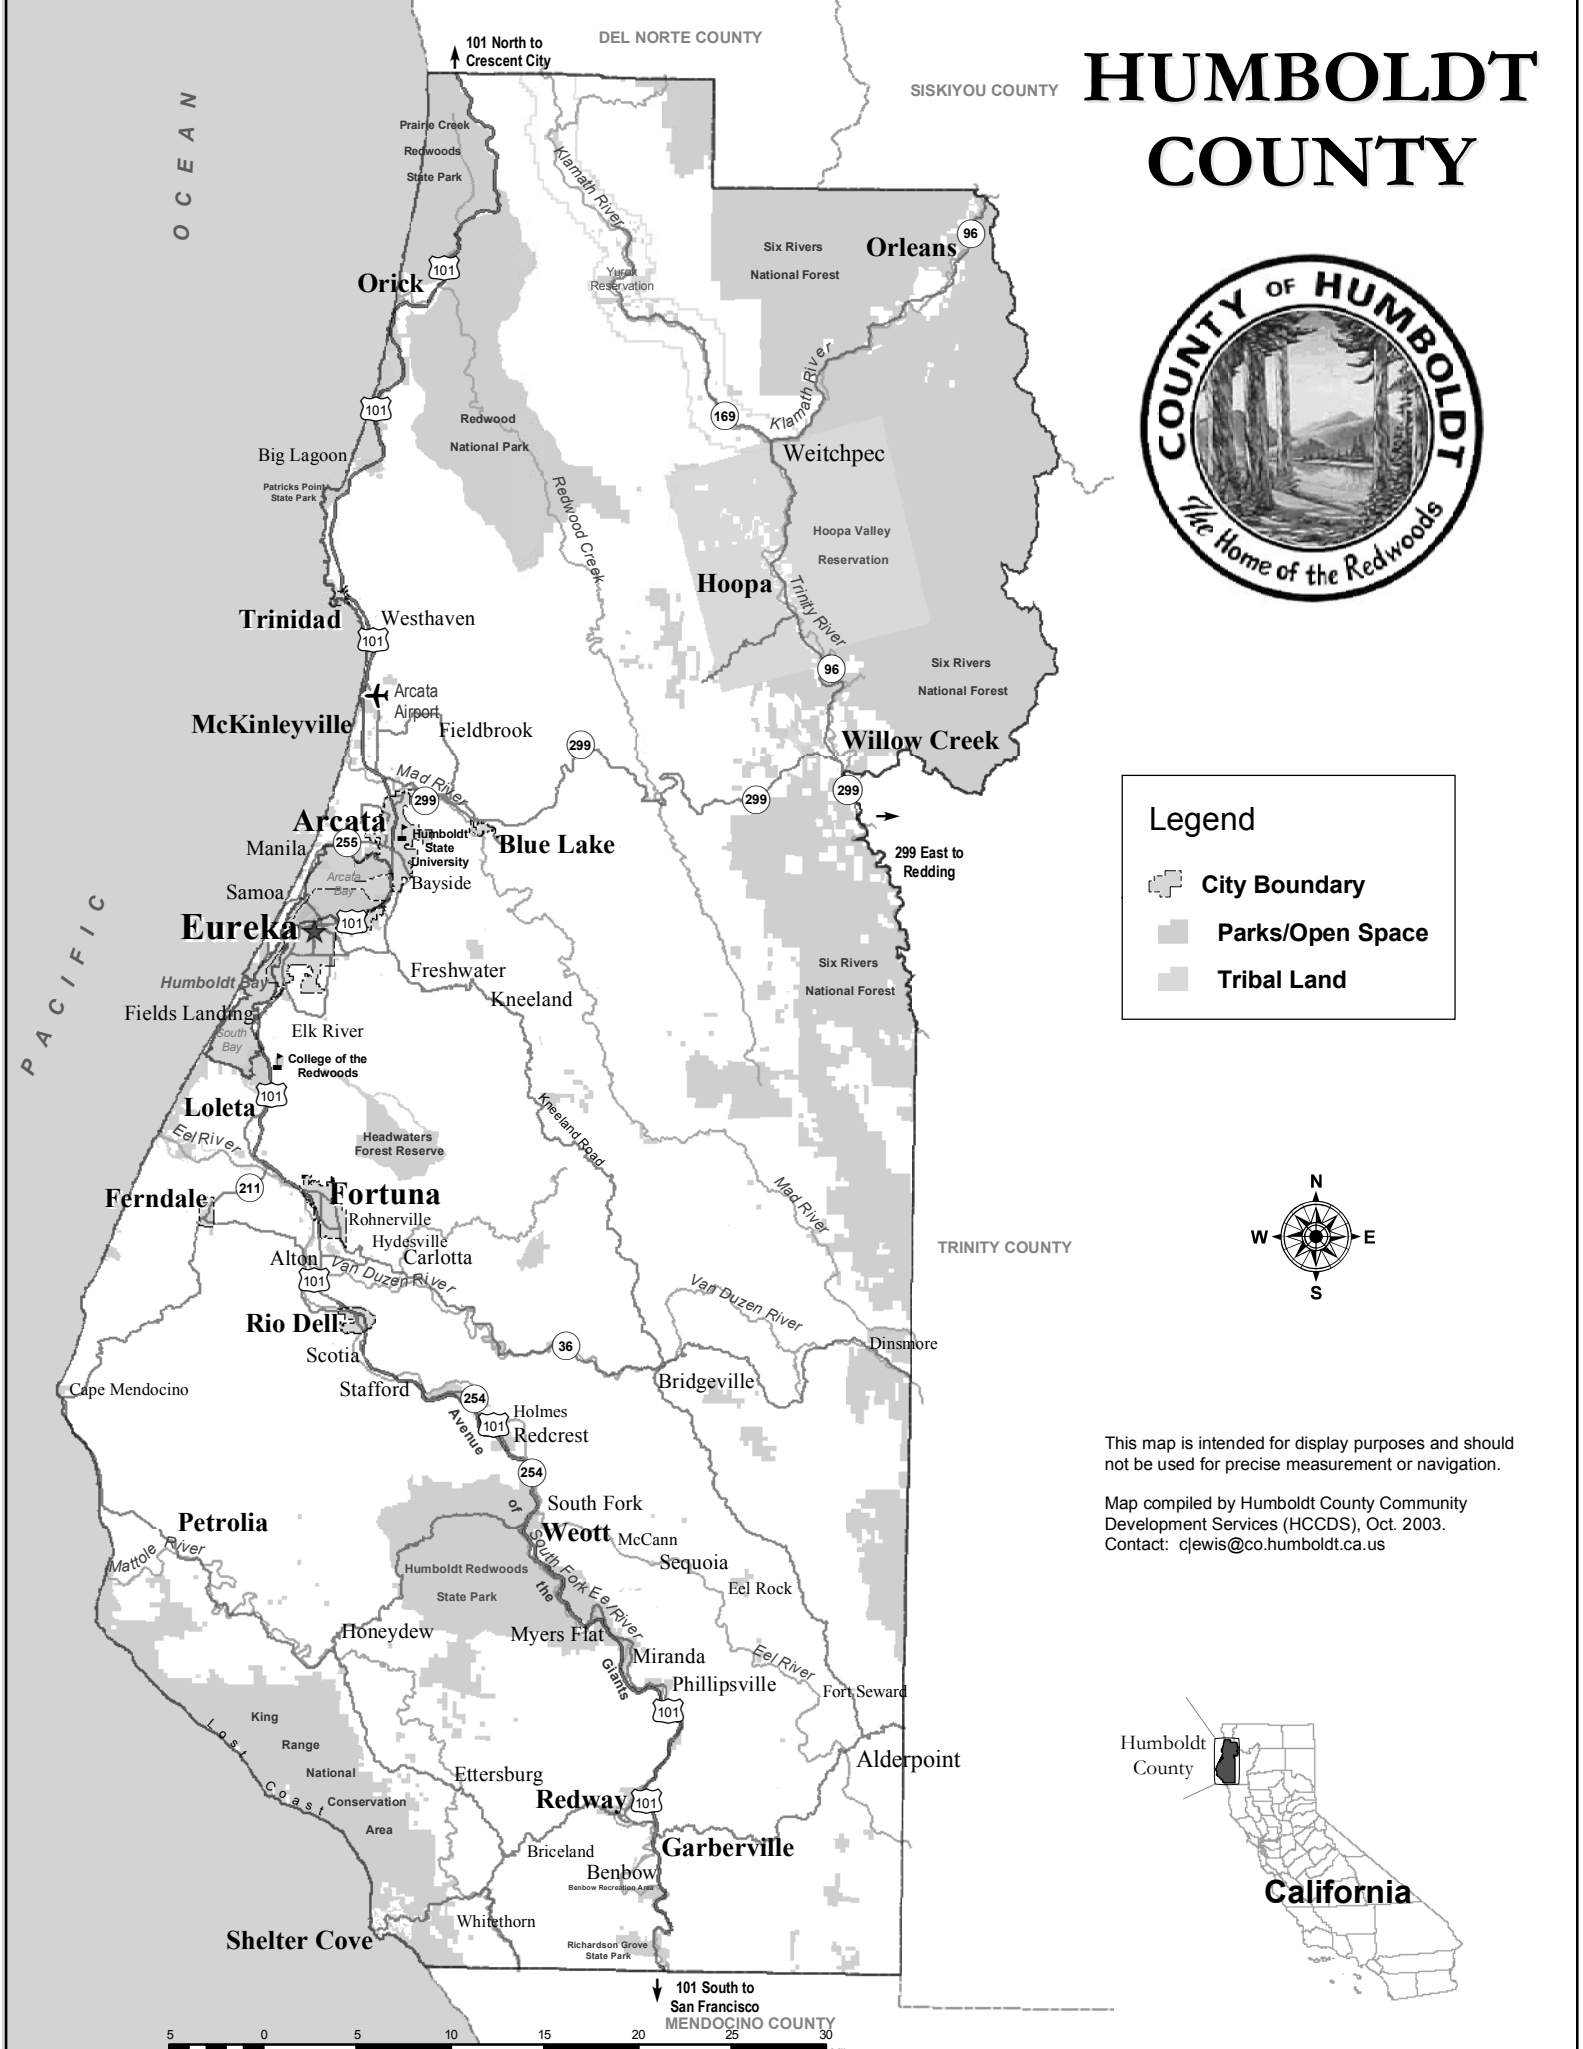

HUMBOLDT COUNTY

Legend

-  City Boundary
-  Parks/Open Space
-  Tribal Land

This map is intended for display purposes and should not be used for precise measurement or navigation.

Map compiled by Humboldt County Community Development Services (HCCDS), Oct. 2003.
Contact: clewis@co.humboldt.ca.us

PACIFIC OCEAN

PACIFIC OCEAN

101 North to Crescent City

101 South to San Francisco

DEL NORTE COUNTY

SISKIYOU COUNTY

TRINITY COUNTY

MENDOCINO COUNTY