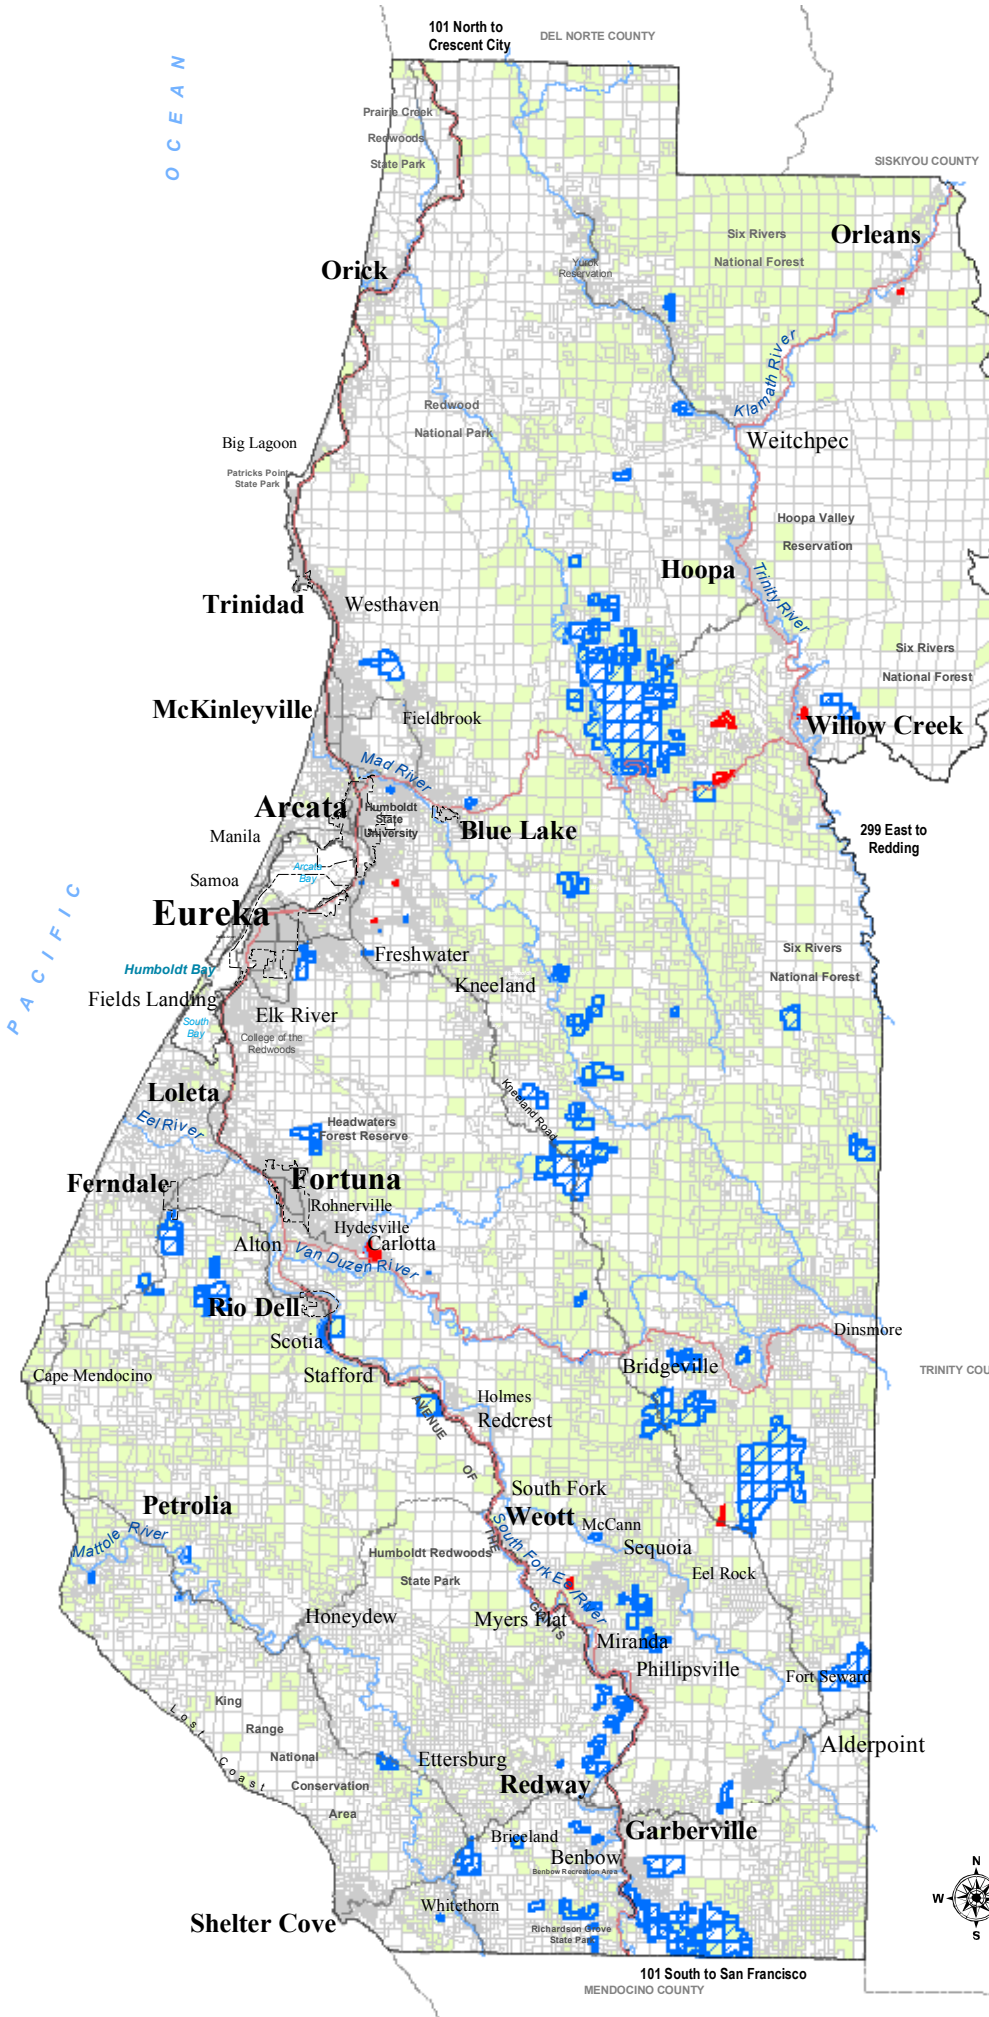

HUMBOLDT COUNTY

Divisions and Determination of Status on Resource Lands 2000 - 2008