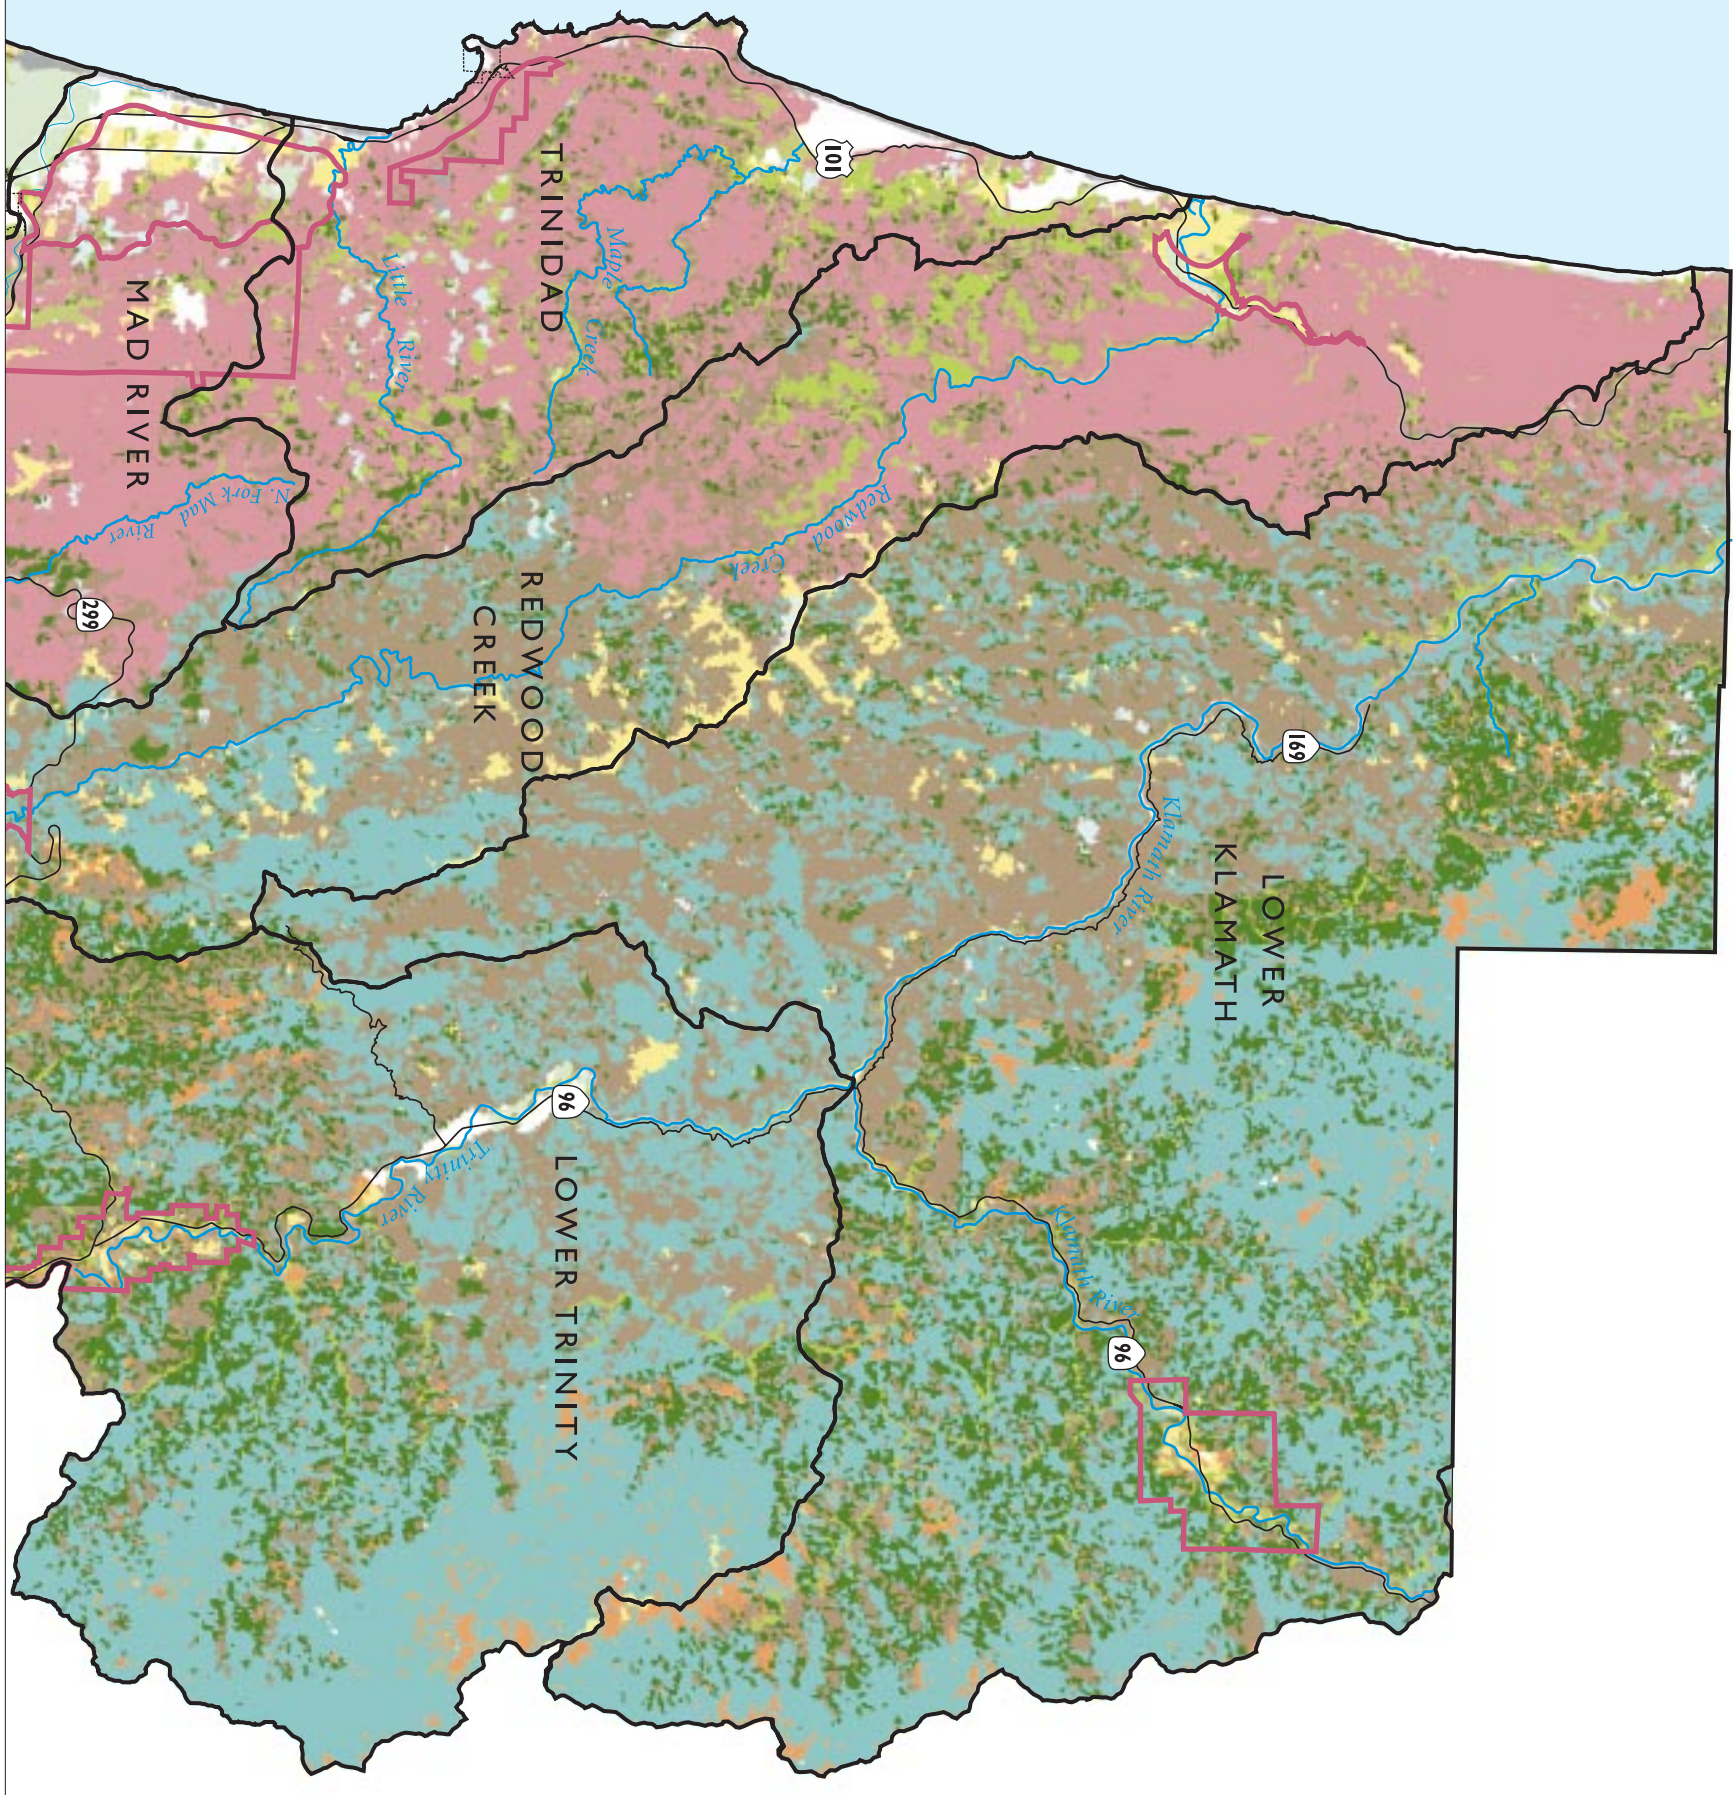

Figure 2-2a

Vegetation Types in Humboldt County

- Agriculture-Crops
- Annual Grass
- Barren, Urban land or Water
- Chaparral
- Coastal Scrub
- Fir Forest
- Oak Woodlands
- Pine Forest
- Redwood
- Riparian
- Wetlands
- Watershed
- Community Planning Area
- Incorporated City

Note: Vegetation Types were consolidated into generalized categories by Humboldt County and Dyett & Bhatia

Source: California Department of Forestry and Fire Protection, Fire and Resources Assessment Program, 2002