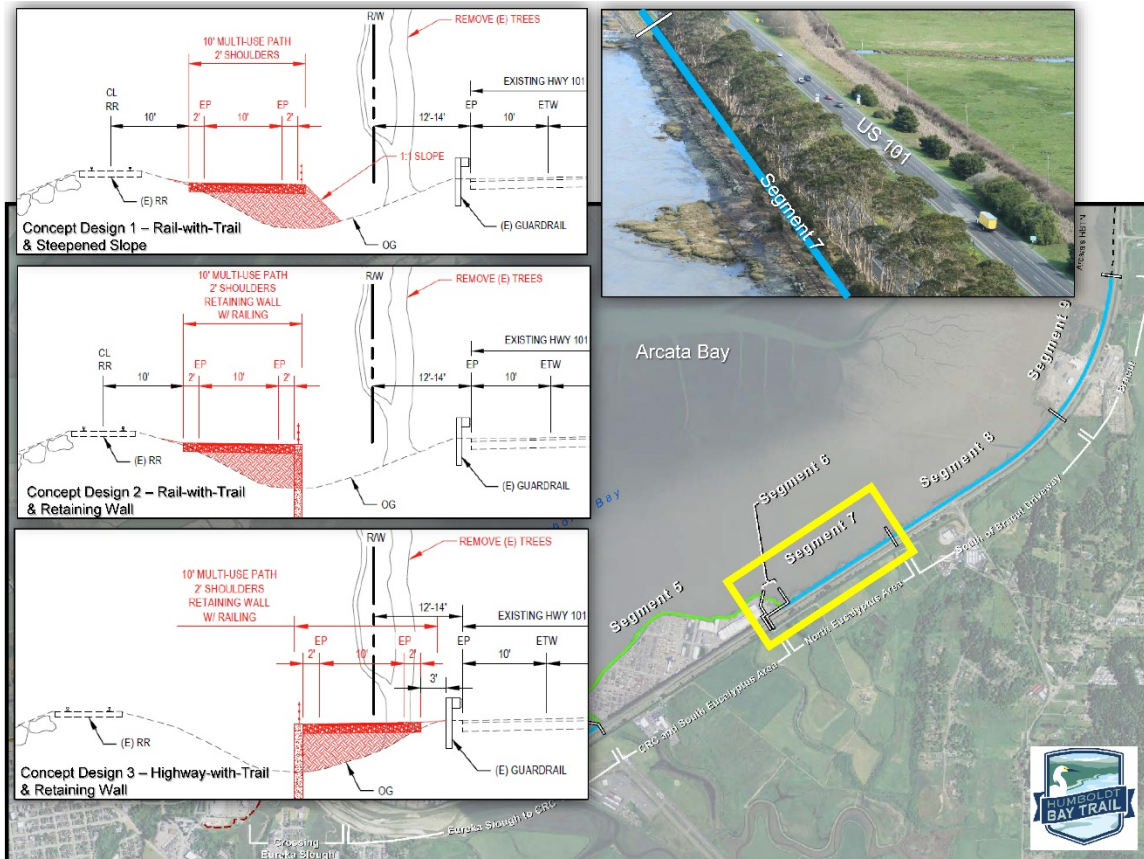

Appendix G Trail Alignment Figures

This page is intentionally left blank

Humboldt Bay Trail South Alignment Figures

Segment 1 – Connection to Eureka Waterfront Trail

Segment 2 – Eureka Slough Crossing

Humboldt Bay Trail South Alignment Figures

Segment 3 – Eureka Slough North

Segment 4 – Eureka Slough to CRC

Humboldt Bay Trail South Alignment Figures

Segment 4/5 – South CRC Bridge

Segment 5 – CRC

Humboldt Bay Trail South Alignment Figures

Segment 6 – CRC North

Segment 7 – Eucalyptus North

Humboldt Bay Trail South Alignment Figures

Humboldt Bay Trail South Alignment Figures

Humboldt Bay Trail North - HBTS