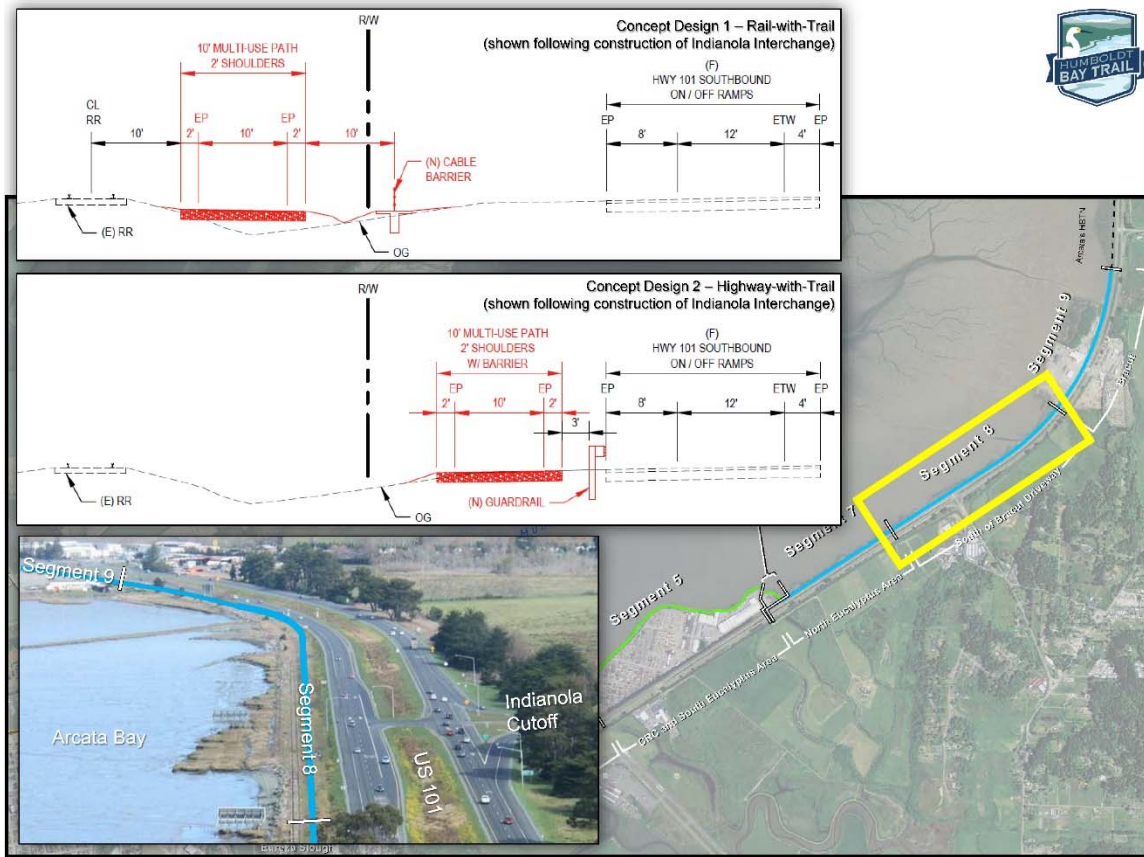

Appendix G Trail Alignment Figures

This page is intentionally left blank

Humboldt Bay Trail South Alignment Figures

Segment 1 – Connection to Eureka Waterfront Trail

Segment 2 – Eureka Slough Crossing

Humboldt Bay Trail South Alignment Figures

Segment 3 – Eureka Slough North

Segment 4 – Eureka Slough to CRC

Humboldt Bay Trail South Alignment Figures

Segment 4/5 – South CRC Bridge

Segment 5 – CRC

Humboldt Bay Trail South Alignment Figures

Segment 6 – CRC North

Segment 7 – Eucalyptus North

Humboldt Bay Trail South Alignment Figures

Humboldt Bay Trail South Alignment Figures

Humboldt Bay Trail North - HBTS