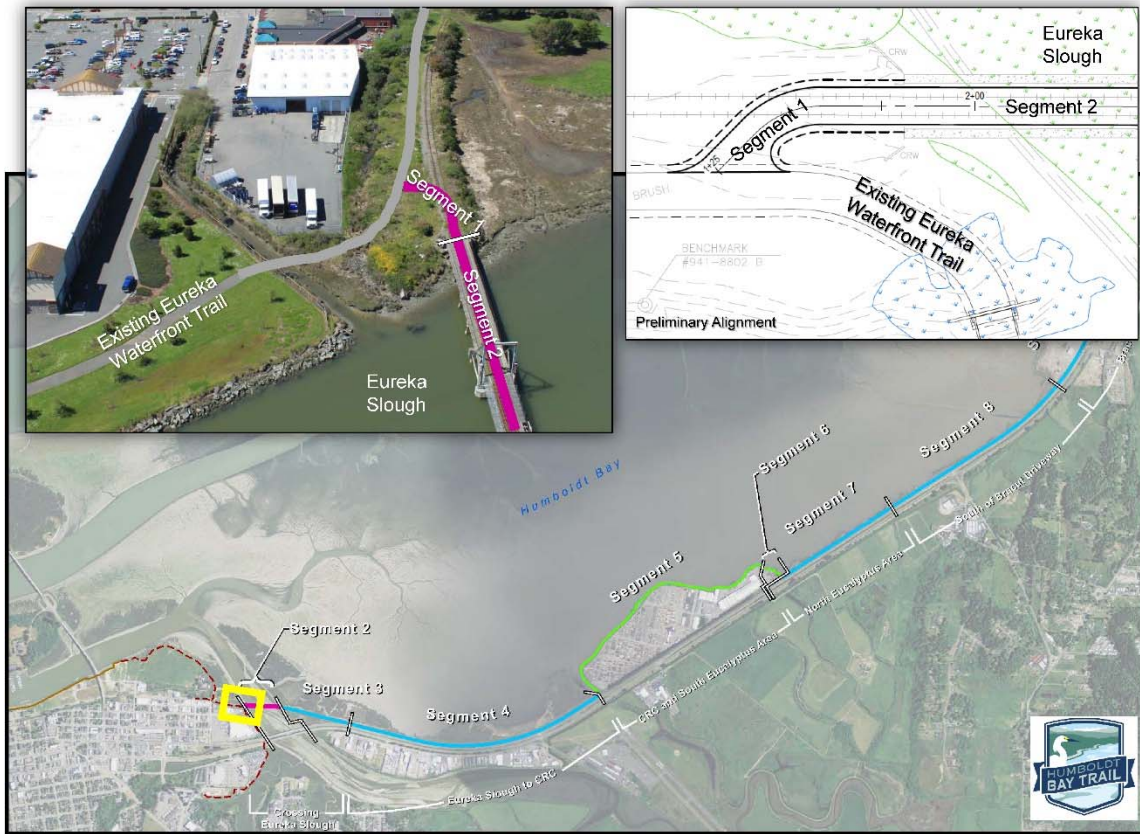

Appendix G Trail Alignment Figures

This page is intentionally left blank

Humboldt Bay Trail South Alignment Figures

Segment 1 – Connection to Eureka Waterfront Trail

Segment 2 – Eureka Slough Crossing

Humboldt Bay Trail South Alignment Figures

Segment 3 – Eureka Slough North

Segment 4 – Eureka Slough to CRC

Humboldt Bay Trail South Alignment Figures

Segment 4/5 – South CRC Bridge

Segment 5 – CRC

Humboldt Bay Trail South Alignment Figures

Segment 6 – CRC North

Segment 7 – Eucalyptus North

Humboldt Bay Trail South Alignment Figures

Humboldt Bay Trail South Alignment Figures

Humboldt Bay Trail North - HBTS