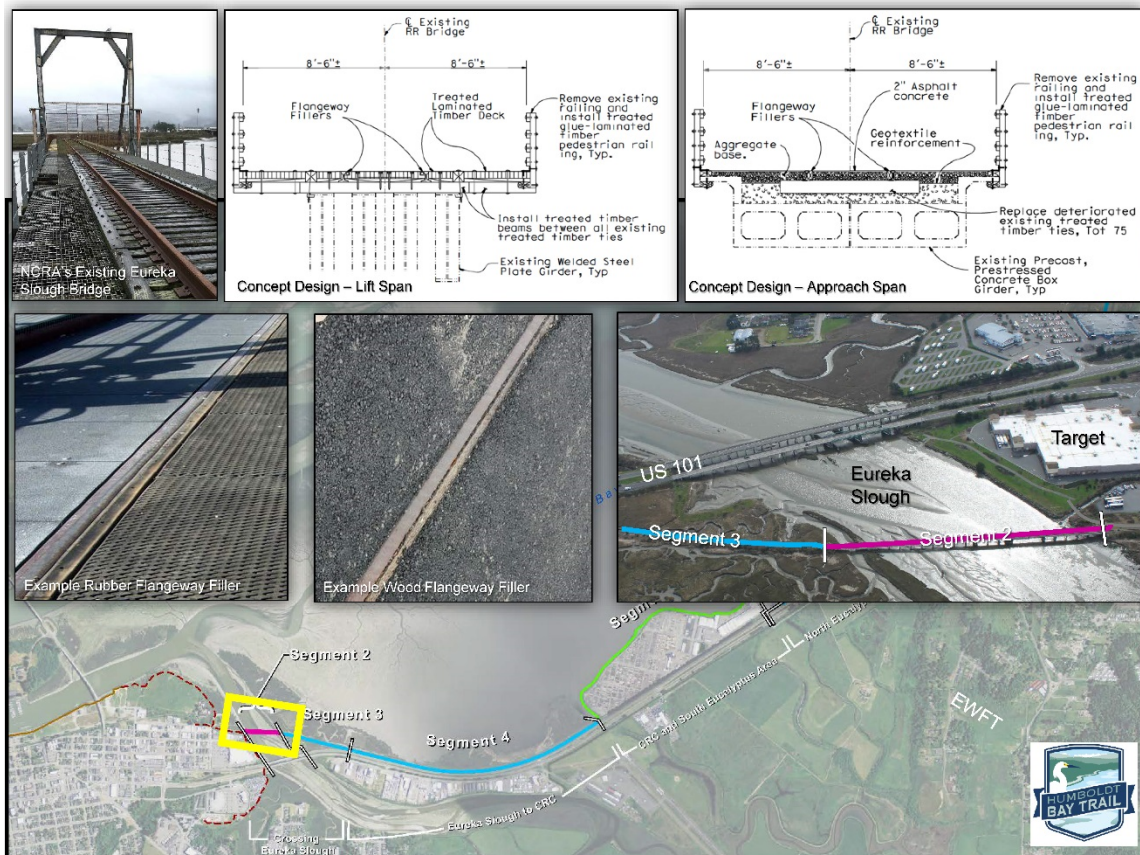

Appendix G Trail Alignment Figures

This page is intentionally left blank

Humboldt Bay Trail South Alignment Figures

Segment 1 – Connection to Eureka Waterfront Trail

Segment 2 – Eureka Slough Crossing

Humboldt Bay Trail South Alignment Figures

Segment 3 – Eureka Slough North

Segment 4 – Eureka Slough to CRC

Humboldt Bay Trail South Alignment Figures

Segment 4/5 – South CRC Bridge

Segment 5 – CRC

Humboldt Bay Trail South Alignment Figures

Segment 6 – CRC North