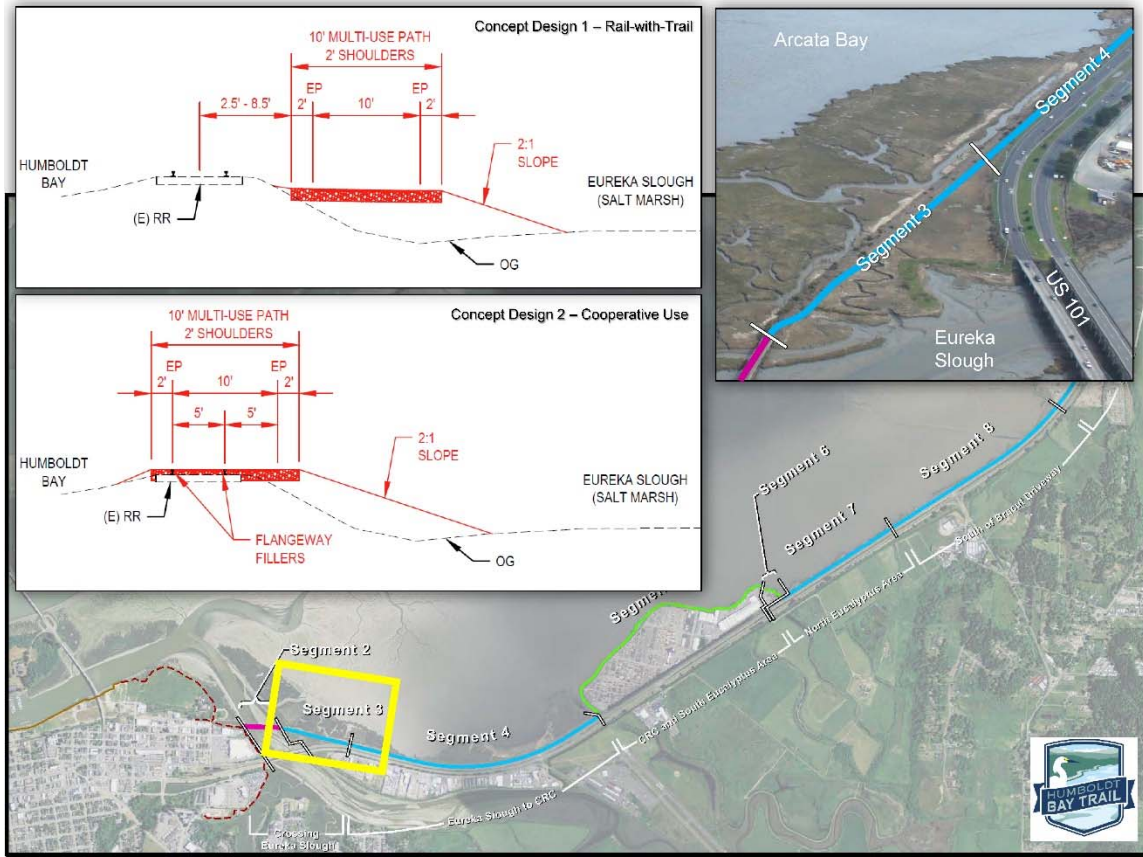

Appendix G Trail Alignment Figures

This page is intentionally left blank

Humboldt Bay Trail South Alignment Figures

Segment 1 – Connection to Eureka Waterfront Trail

Segment 2 – Eureka Slough Crossing

Humboldt Bay Trail South Alignment Figures

Segment 3 – Eureka Slough North

Segment 4 – Eureka Slough to CRC

Humboldt Bay Trail South Alignment Figures

Segment 4/5 – South CRC Bridge

Segment 5 – CRC

Humboldt Bay Trail South Alignment Figures

Segment 6 – CRC North