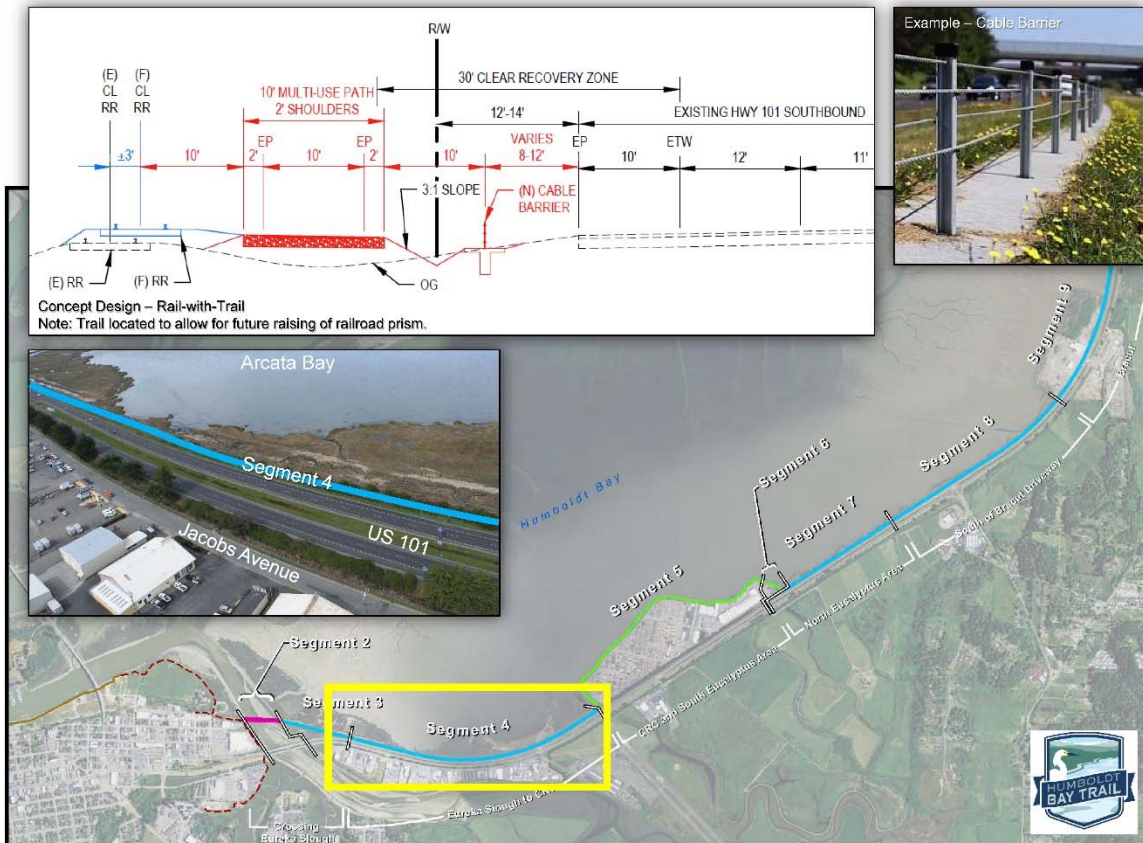

Appendix G Trail Alignment Figures

This page is intentionally left blank

Humboldt Bay Trail South Alignment Figures

Segment 1 – Connection to Eureka Waterfront Trail

Segment 2 – Eureka Slough Crossing

Humboldt Bay Trail South Alignment Figures

Segment 3 – Eureka Slough North

Segment 4 – Eureka Slough to CRC

Humboldt Bay Trail South Alignment Figures

Segment 4/5 – South CRC Bridge

Segment 5 – CRC

Humboldt Bay Trail South Alignment Figures

Segment 6 – CRC North