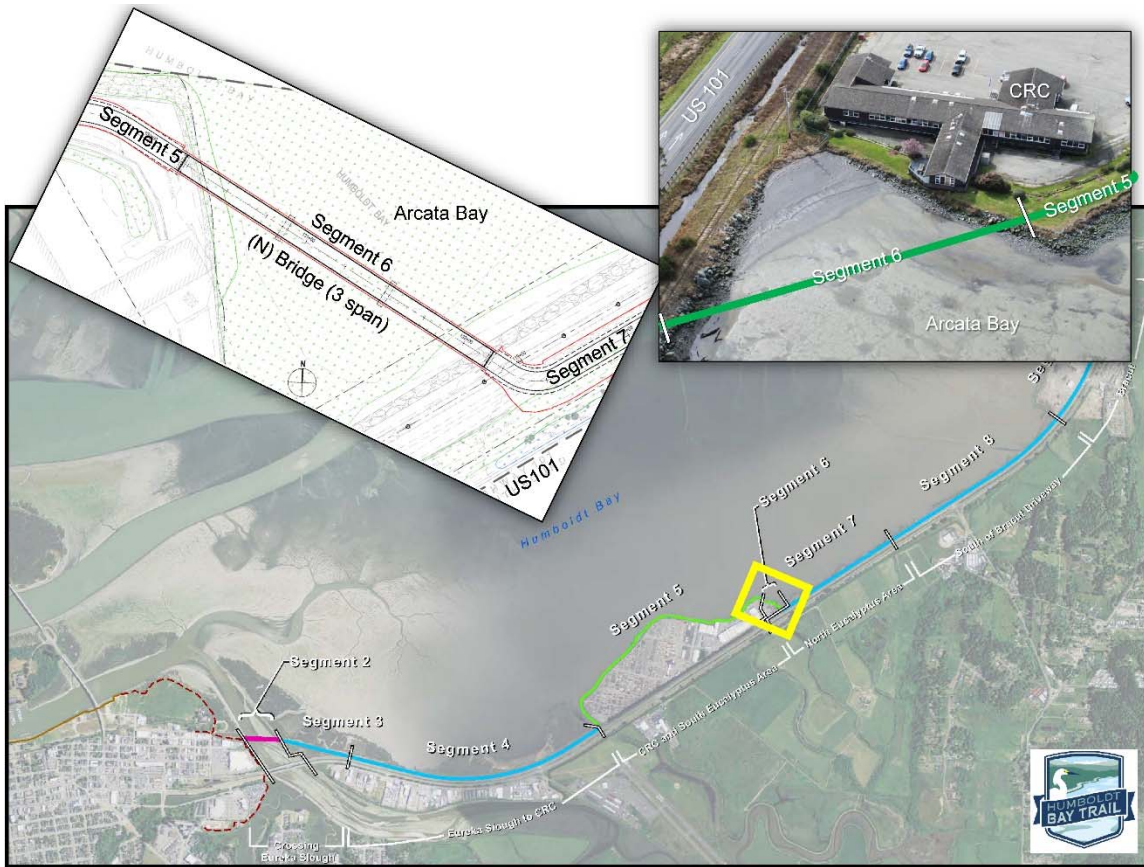

Appendix G Trail Alignment Figures

This page is intentionally left blank

Humboldt Bay Trail South Alignment Figures

Segment 1 – Connection to Eureka Waterfront Trail

Segment 2 – Eureka Slough Crossing

Humboldt Bay Trail South Alignment Figures

Segment 3 – Eureka Slough North

Segment 4 – Eureka Slough to CRC

Humboldt Bay Trail South Alignment Figures

Segment 4/5 – South CRC Bridge

Segment 5 – CRC

Humboldt Bay Trail South Alignment Figures

Segment 6 – CRC North

Segment 7 – Eucalyptus North

Humboldt Bay Trail South Alignment Figures

Humboldt Bay Trail South Alignment Figures

Humboldt Bay Trail North - HBTS