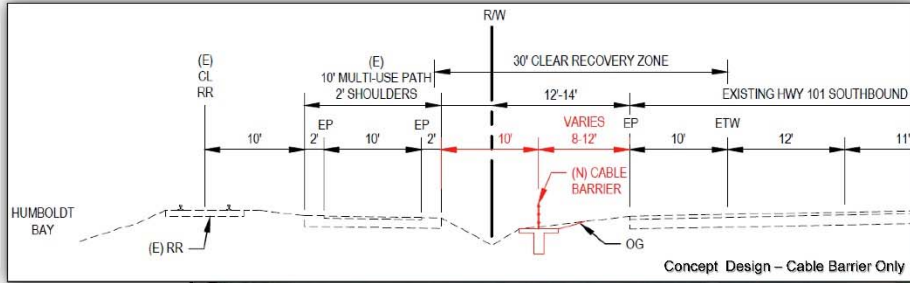

Humboldt Bay Trail South Alignment Figures

Humboldt Bay Trail North - HBTS