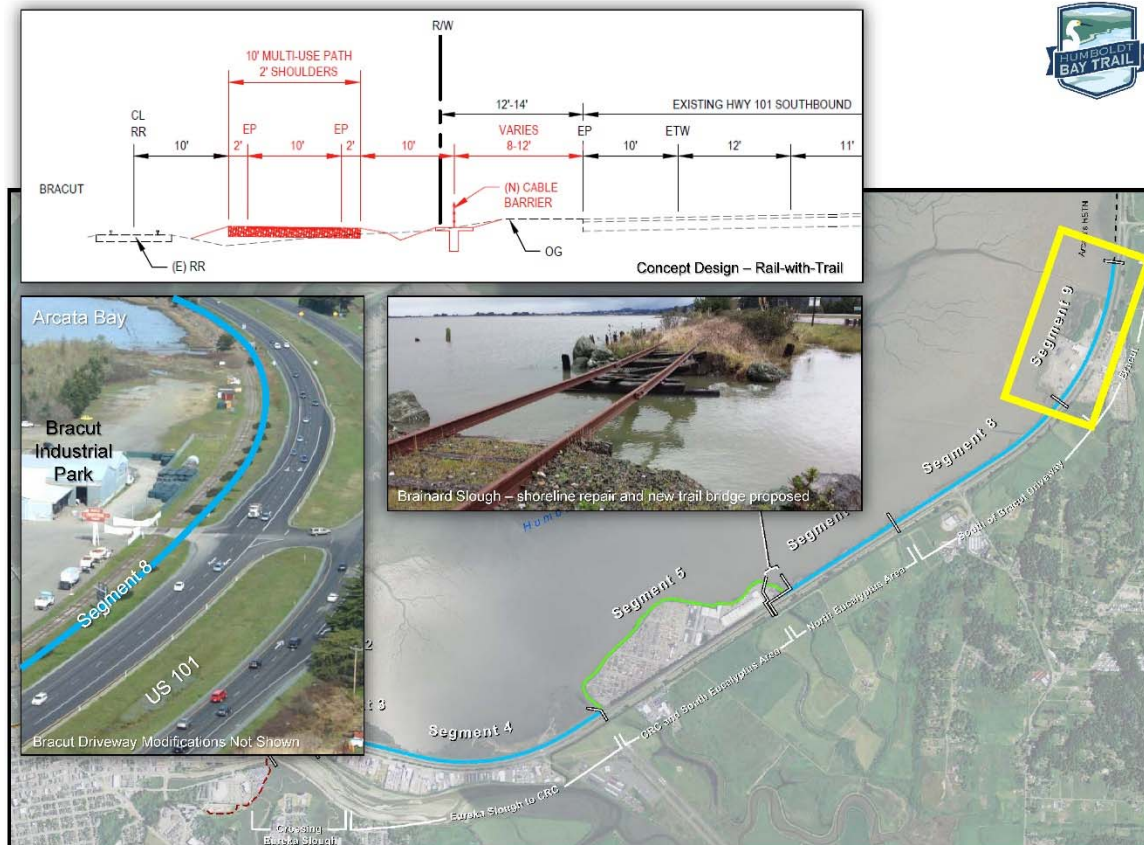

Appendix G Trail Alignment Figures

This page is intentionally left blank

Humboldt Bay Trail South Alignment Figures

Segment 1 – Connection to Eureka Waterfront Trail

Segment 2 – Eureka Slough Crossing

Humboldt Bay Trail South Alignment Figures

Segment 3 – Eureka Slough North

Segment 4 – Eureka Slough to CRC

Humboldt Bay Trail South Alignment Figures

Segment 4/5 – South CRC Bridge

Segment 5 – CRC

Humboldt Bay Trail South Alignment Figures

Segment 6 – CRC North

Segment 7 – Eucalyptus North

Humboldt Bay Trail South Alignment Figures

Humboldt Bay Trail South Alignment Figures

Humboldt Bay Trail North - HBTS