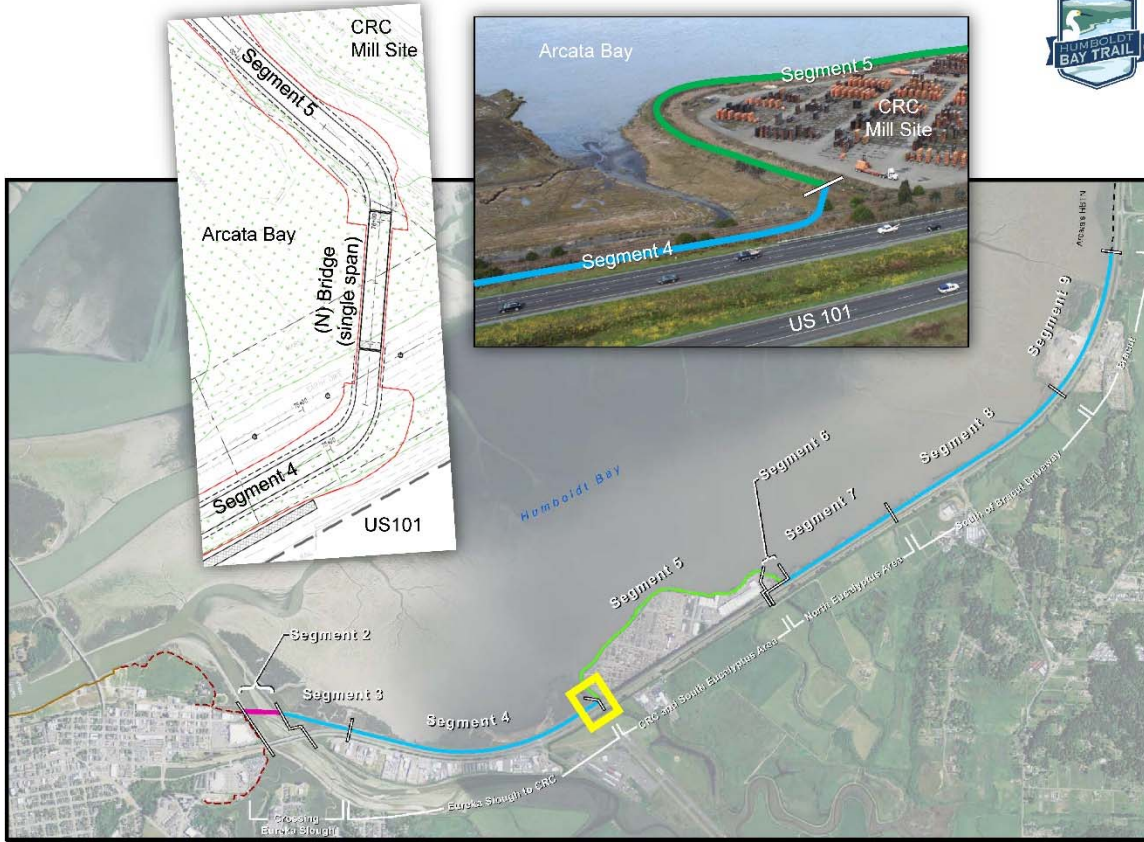

Appendix G Trail Alignment Figures

This page is intentionally left blank

Humboldt Bay Trail South Alignment Figures

Segment 1 – Connection to Eureka Waterfront Trail

Segment 2 – Eureka Slough Crossing

Humboldt Bay Trail South Alignment Figures

Segment 3 – Eureka Slough North

Segment 4 – Eureka Slough to CRC

Humboldt Bay Trail South Alignment Figures

Segment 4/5 – South CRC Bridge

Segment 5 – CRC

Humboldt Bay Trail South Alignment Figures

Segment 6 – CRC North

Segment 7 – Eucalyptus North

Humboldt Bay Trail South Alignment Figures

Humboldt Bay Trail South Alignment Figures

Humboldt Bay Trail North - HBTS